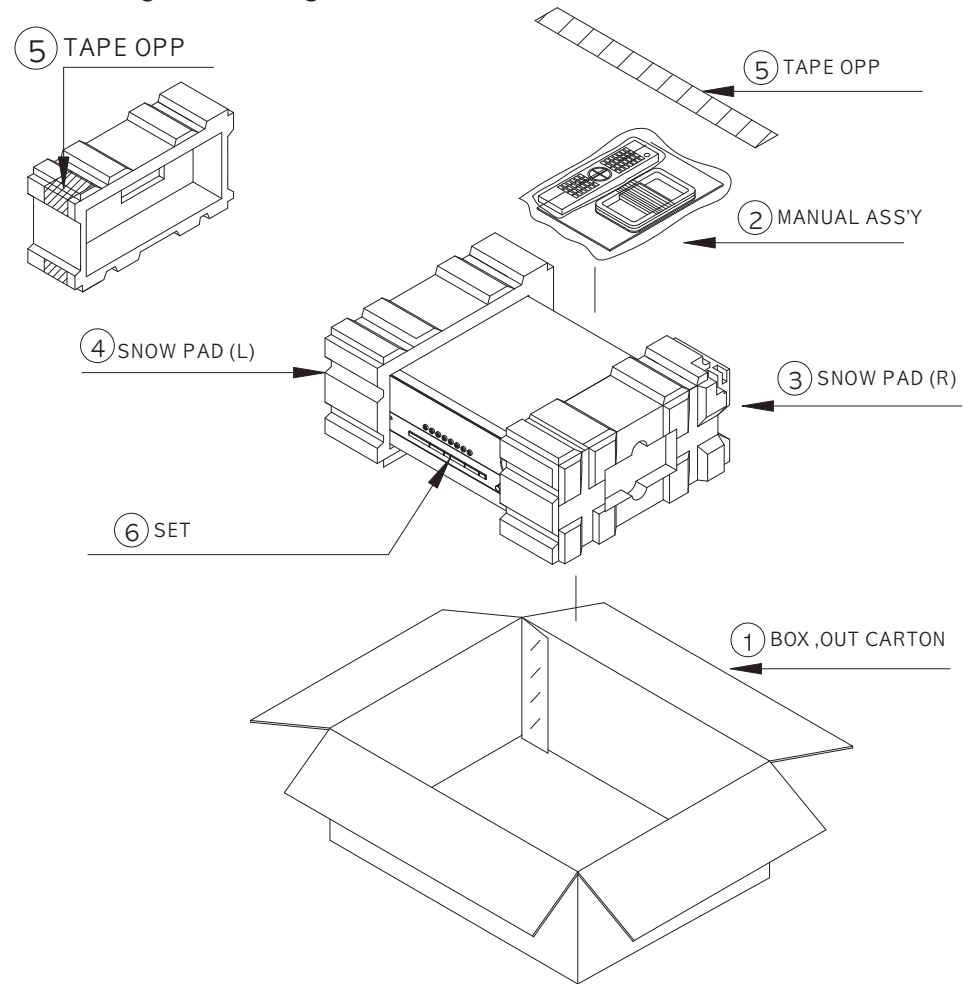

1. Instruction manual ass'y - Accessories

NO	DESCRIPTION	PARTS NO.	Q,ty
1	POLY BAG		1
2	INSTRUCTION MANUAL	CQX1A779Z	1
3	FM 1 POL ANT(UL)	CSA1A019Z	1
4	AM LOOP ANTENNA ASS'Y	CSA3A012Z	1
5	BATTERY	HABAAAM1.5V	3
6	REMOCON TRANSMITTER ASS'Y	HARTAVR225CC	1
7	LIMITED WARRANTY CARD	CQE1A172Y	1
8	IMPORTANT SAFETY INSTRUCTION	CQE1A169Z	1
9	SHEET GUIDE	CQE1A171Z	1
10	STAPLE		3

2. Package Drawing

AVR225

NO	DESCRIPTION	PARTS NO.	Q,ty
1	BOX,OUT CARTON	CPG1A677W	1
2	MANUAL ASS'Y		1
3	SNOW,PAD(R)	CPS4A565	1
4	SNOW,PAD(L)	CPS4A564	1
5	CELLO OPP TAPE		0.8M
5	SET		1